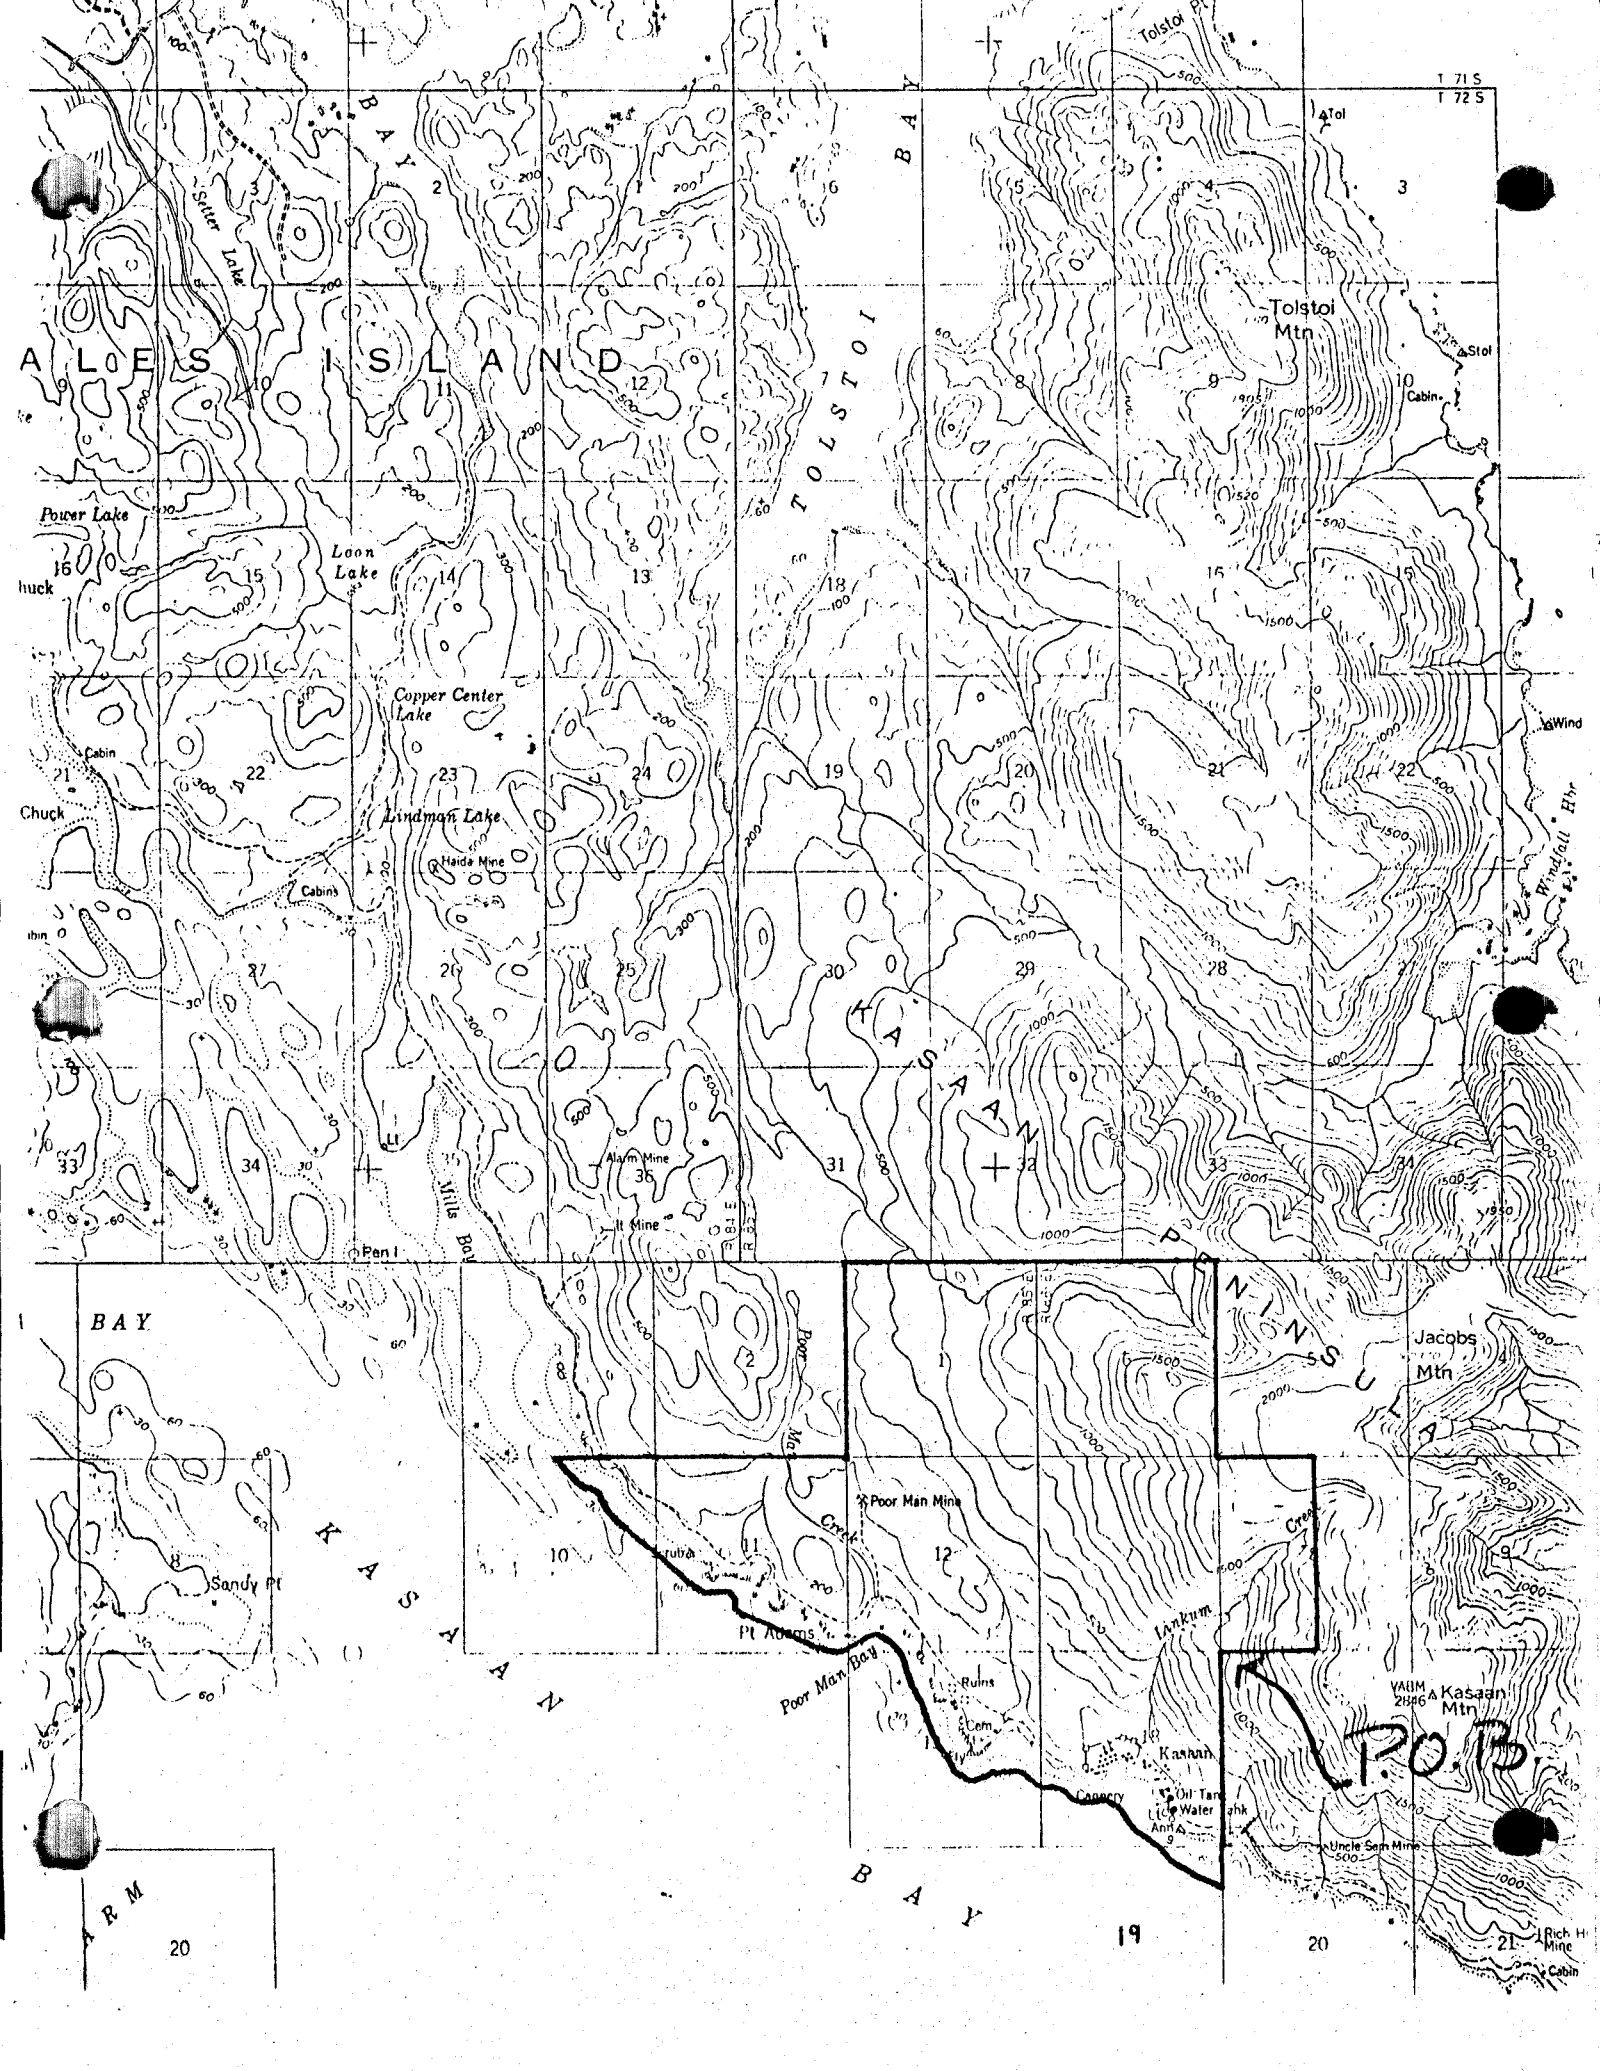

THAT the boundaries of the said city are:

Beginning at the NE corner of Section 18, Unsurveyed T73S, R86E Copper River Meridian Alaska; thence east to the mid-point of the southern boundary of Section 8, T73S, R86E; thence north to the mid-point of the northern boundary of Section 8, T73S, R86E; thence west to the SE corner of Section 6, T73S, R86E; thence north to the NE corner of Section 6, T73S, R86E; thence west to the NW corner of Section 1, T73S, R85E; thence south to the SW corner of Section 1, T73S, R85E; thence west to the NE corner of Section 10, T73S, R85E; thence west along the north boundary of Section 10, T73S, R85E, to a point 1,000 feet offshore; thence southeasterly at a distance of 1,000 feet offshore to a point intersecting the eastern boundary of Section 19, T73S, R86E; thence north to the point of beginning, containing approximately 6.75 square miles, more or less.

1 71 S
1 72 S

ALES ISLAND

TOLSTOI BAY

Tolstoi Mtn

Power Lake

Loon Lake

Copper Center Lake

Lindman Lake

BAY

KASAN

Poor Man Bay

WINSU

Jacobs Mtn

Poor Man Mine

Crk

PL AUGUS