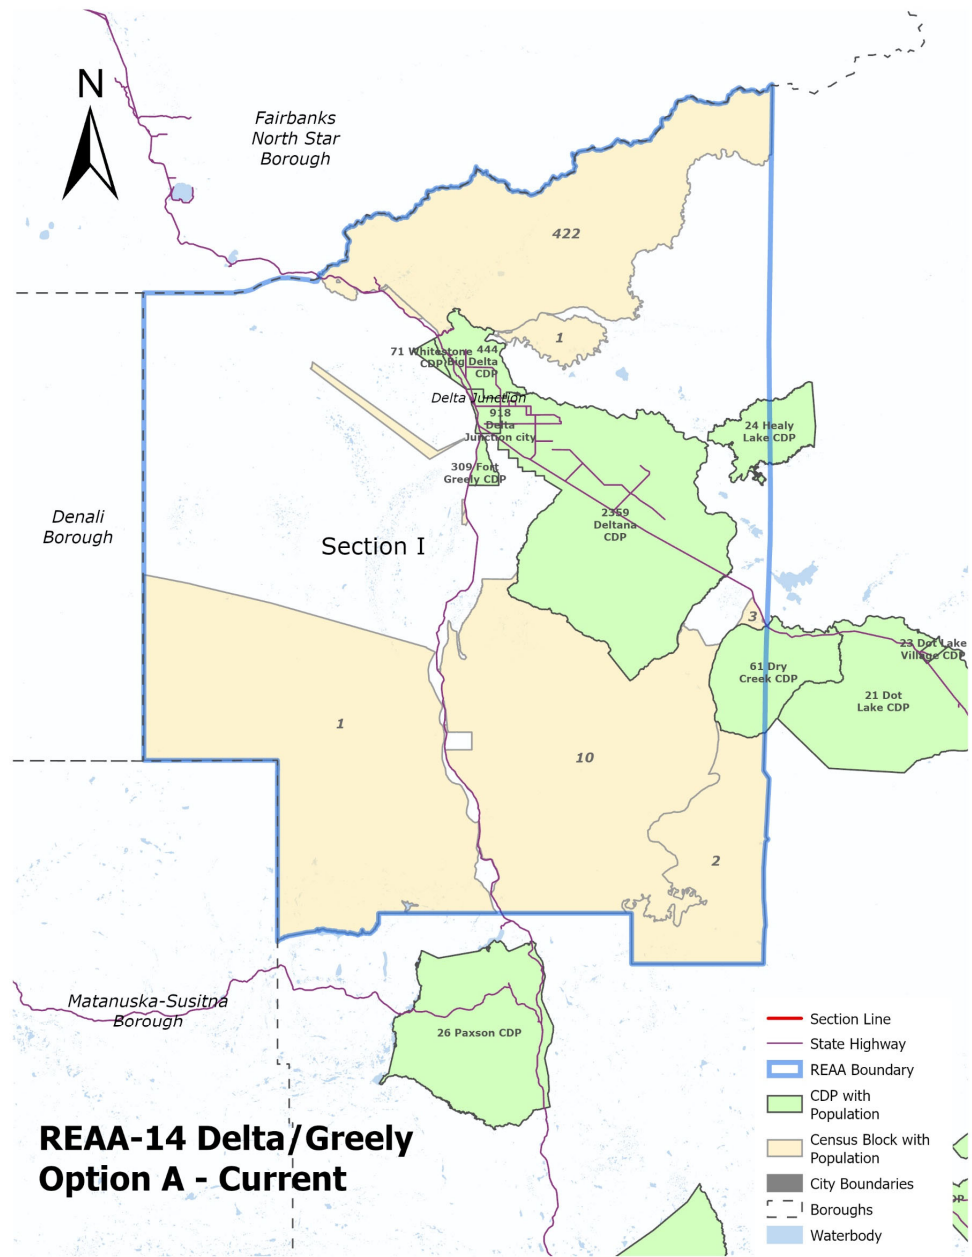

14. Delta/Greely (Status Quo)

Total Population:	4696	Seats:	7	Target Pop:	671
--------------------------	------	---------------	---	--------------------	-----

	Residents	Seat Count	Seats	Pop per Seat	Pct Deviation
Section I		7	A B C D E F G	670.9	0.00%
Big Delta CDP	444				
Delta Junction CDP	918				
Deltana CDP	2359				
Dry Creek CDP (Part)	2				
Fort Greely CDP	309				
Healy Lake CDP	24				
Whitestone CDP	71				
Outside CDPs	569				
Total	4696				

Spread	0.00%
---------------	--------------

REAA-14 Delta/Greely Option A - Current