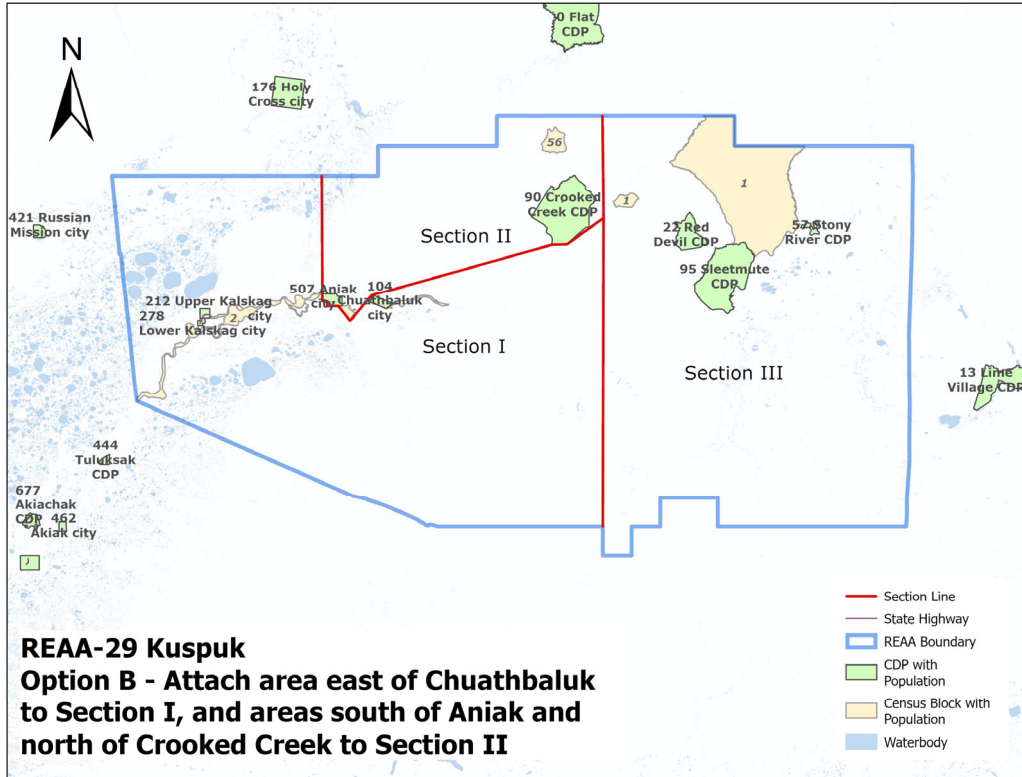

29. Kuspuk - Option B

Total Population:	1430	Seats:	7	Target Pop:	204
--------------------------	------	---------------	---	--------------------	-----

	Residents	Seat Count	Seats	Pop per Seat	Pct Deviation
Section I		3	A B C	199.3	-2.42%
Chuathbaluk	104				
Area (E of Chuathbaluk)	1				
Upper Kalskag	212				
Areas (E of Lower Kalskag)	3				
Lower Kalskag	278				
Total	598				

	Residents	Seat Count	Seats	Pop per Seat	Pct Deviation
Section II		3	D E F	218.7	7.04%
Aniak	507				
Area (S of Aniak)	3				
Crooked Creek CDP	90				
Area (N of Crooked Creek)	56				
Total	656				

	Residents	Seat Count	Seats	Pop per Seat	Pct Deviation
Section III		1	G	176.0	-13.85%
Red Devil CDP	22				
Area (NW of Red Devil)	1				
Sleetmute CDP	95				
Stony River CDP	57				
Area (NW of Stony River)	1				
Total	176				