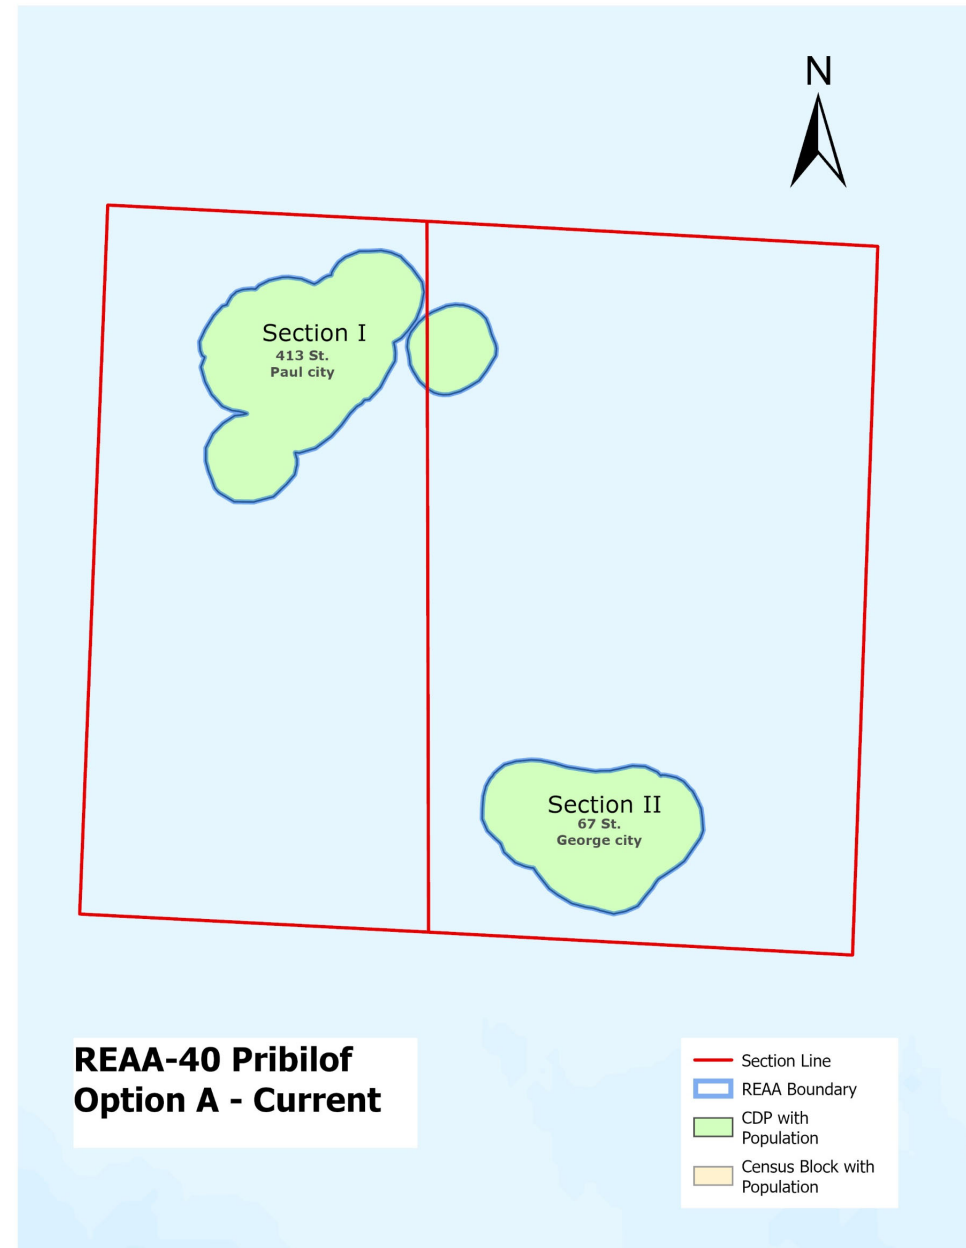

40. Pribilof (Status Quo)

Total Population:	480	Seats:	5	Target Pop:	96
--------------------------	-----	---------------	---	--------------------	----

	Residents	Seat Count	Seats	Pop per Seat	Pct Deviation
Section I		4	A B C D	103.3	7.55%
Saint Paul	413				
Total	413				

	Residents	Seat Count	Seats	Pop per Seat	Pct Deviation
Section II		1	E	67.0	-30.21%
Saint George	67				
Total	67				

Spread	37.76%
---------------	---------------

**REAA-40 Pribilof
Option A - Current**

- Section Line
- REAA Boundary
- CDP with Population
- Census Block with Population