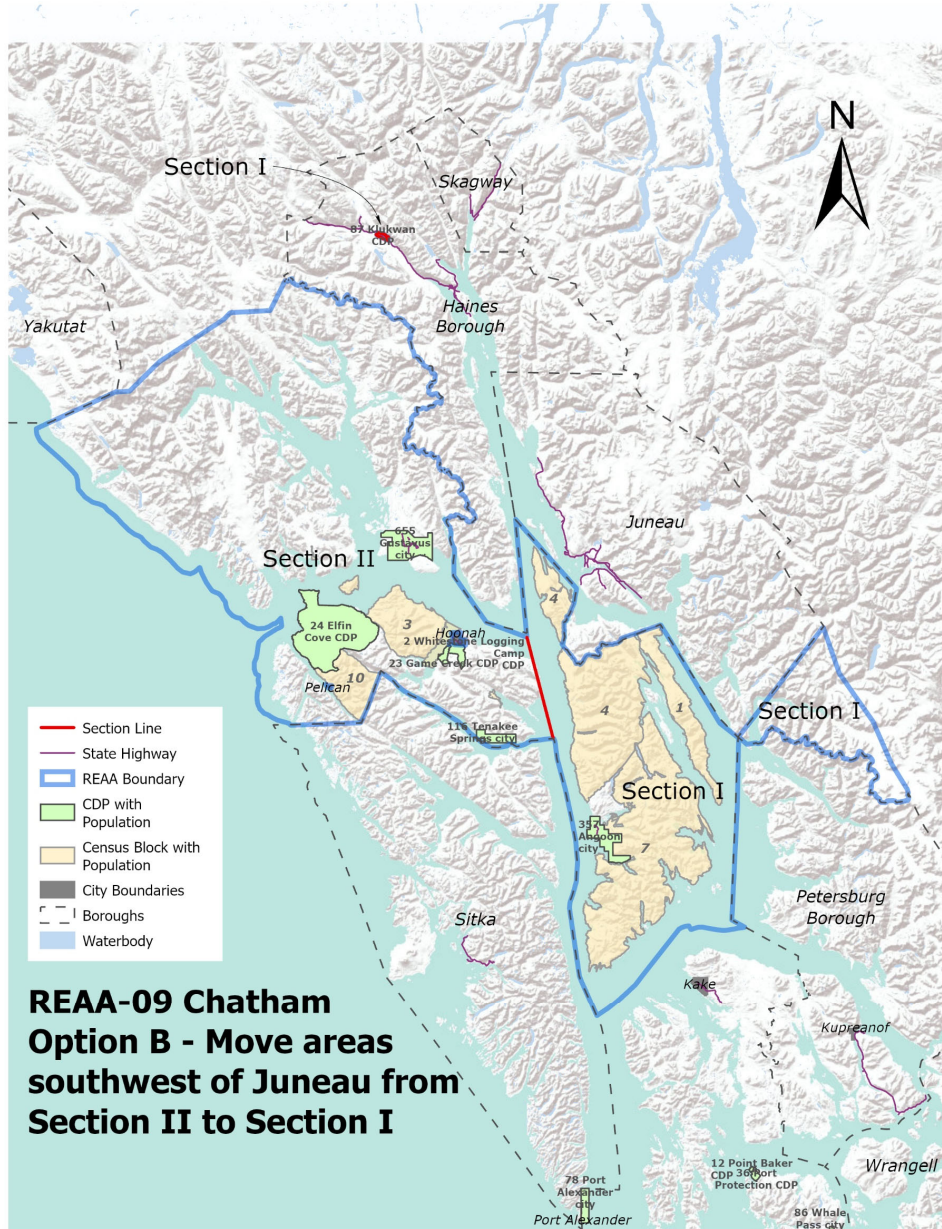

9. Chatham - Option B

Total Population:	1336	Seats:	5	Target Pop:	267
--------------------------	------	---------------	---	--------------------	-----

	Residents	Seat Count	Seats	Pop per Seat	Pct Deviation
Section I		2	A B	232.0	-13.17%
Angoon	357				
Areas (N & W of Angoon)	12				
Klukwan CDP	87				
Areas (SW of Juneau)	8				
Total	464				

	Residents	Seat Count	Seats	Pop per Seat	Pct Deviation
Section II		3	C D E	290.7	8.78%
Elfin Cove CDP	24				
Areas (E of Elfin Cove)	43				
Areas (N of Elfin Cove)	6				
Game Creek CDP	23				
Gustavus	655				
Whitestone Logging Camp CDP	2				
Tenakee Springs	116				
Areas (N of Tenakee Springs)	3				
Total	872				

Spread	21.95%
---------------	---------------