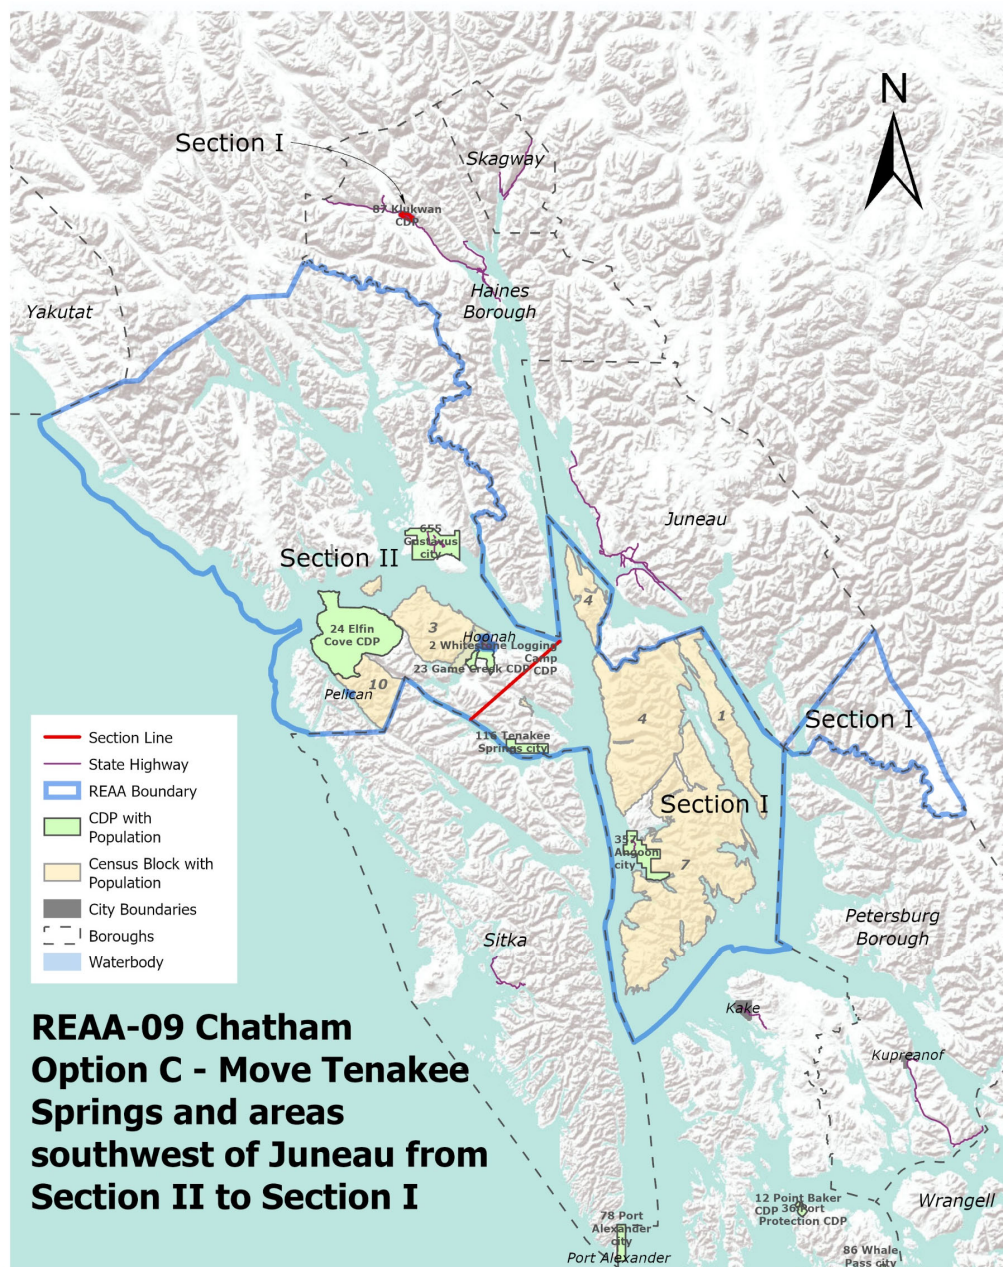

9. Chatham - Option C

Total Population:	1336	Seats:	5	Target Pop:	267
--------------------------	------	---------------	---	--------------------	-----

	Residents	Seat Count	Seats	Pop per Seat	Pct Deviation
Section I		2	A B	291.5	9.09%
Angoon	357				
Areas (N & W of Angoon)	12				
Klukwan CDP	87				
Areas (SW of Juneau)	8				
Tenakee Springs	116				
Areas (N of Tenakee Springs)	3				
Total	583				

	Residents	Seat Count	Seats	Pop per Seat	Pct Deviation
Section II		3	C D E	251.0	-6.06%
Elfin Cove CDP	24				
Areas (E of Elfin Cove)	43				
Areas (N of Elfin Cove)	6				
Game Creek CDP	23				
Gustavus	655				
Whitestone Logging Camp CDP	2				
Total	753				

Spread	15.15%
---------------	---------------