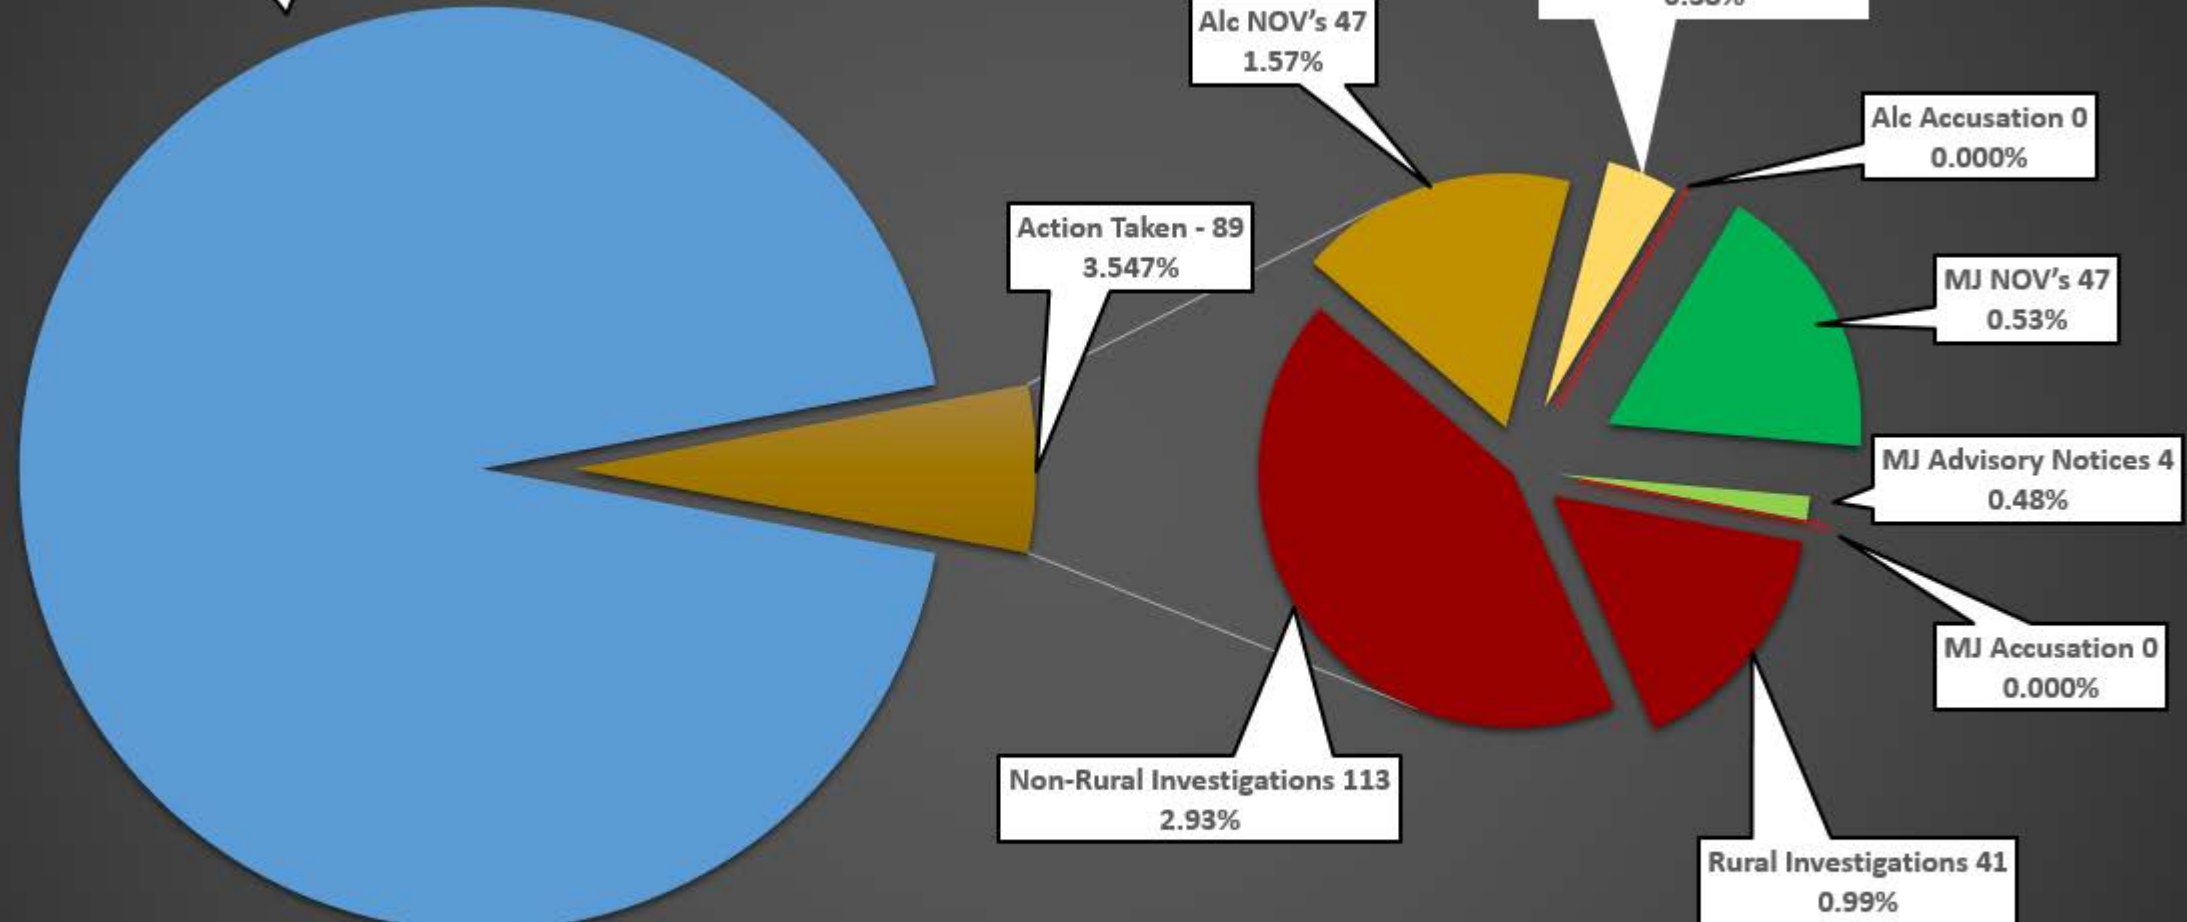

January 1, 2019 to April 15, 2019

Combined Contacts, Calls, and Emails - 4255
100%

Combined Contacts, Calls, and Emails - 4255

- Combined Contacts, Calls, and Emails - 4255
- Alc NOV's 47
- MJ NOV's 47

- Rural Investigations 41
- Alc Advisory Notices 12
- MJ Advisory Notices 4

- Non-Rural Investigations 113
- Alc Accusation 0
- MJ Accusation 0