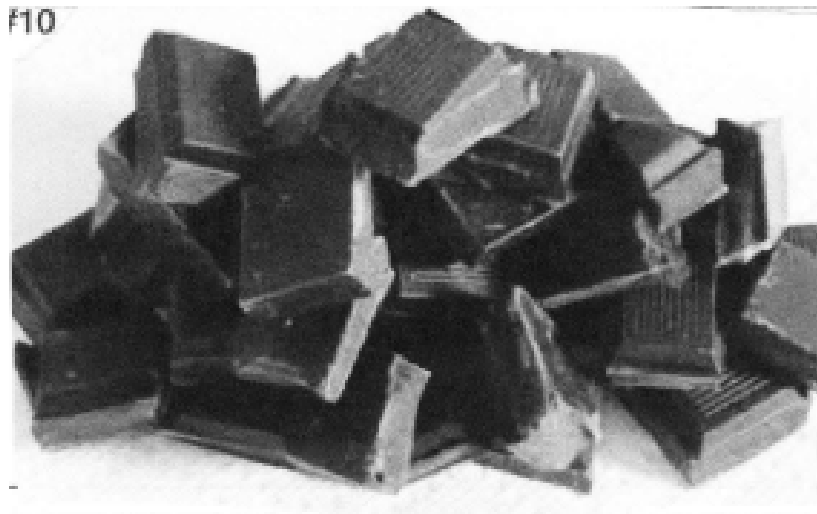

Product Depiction: