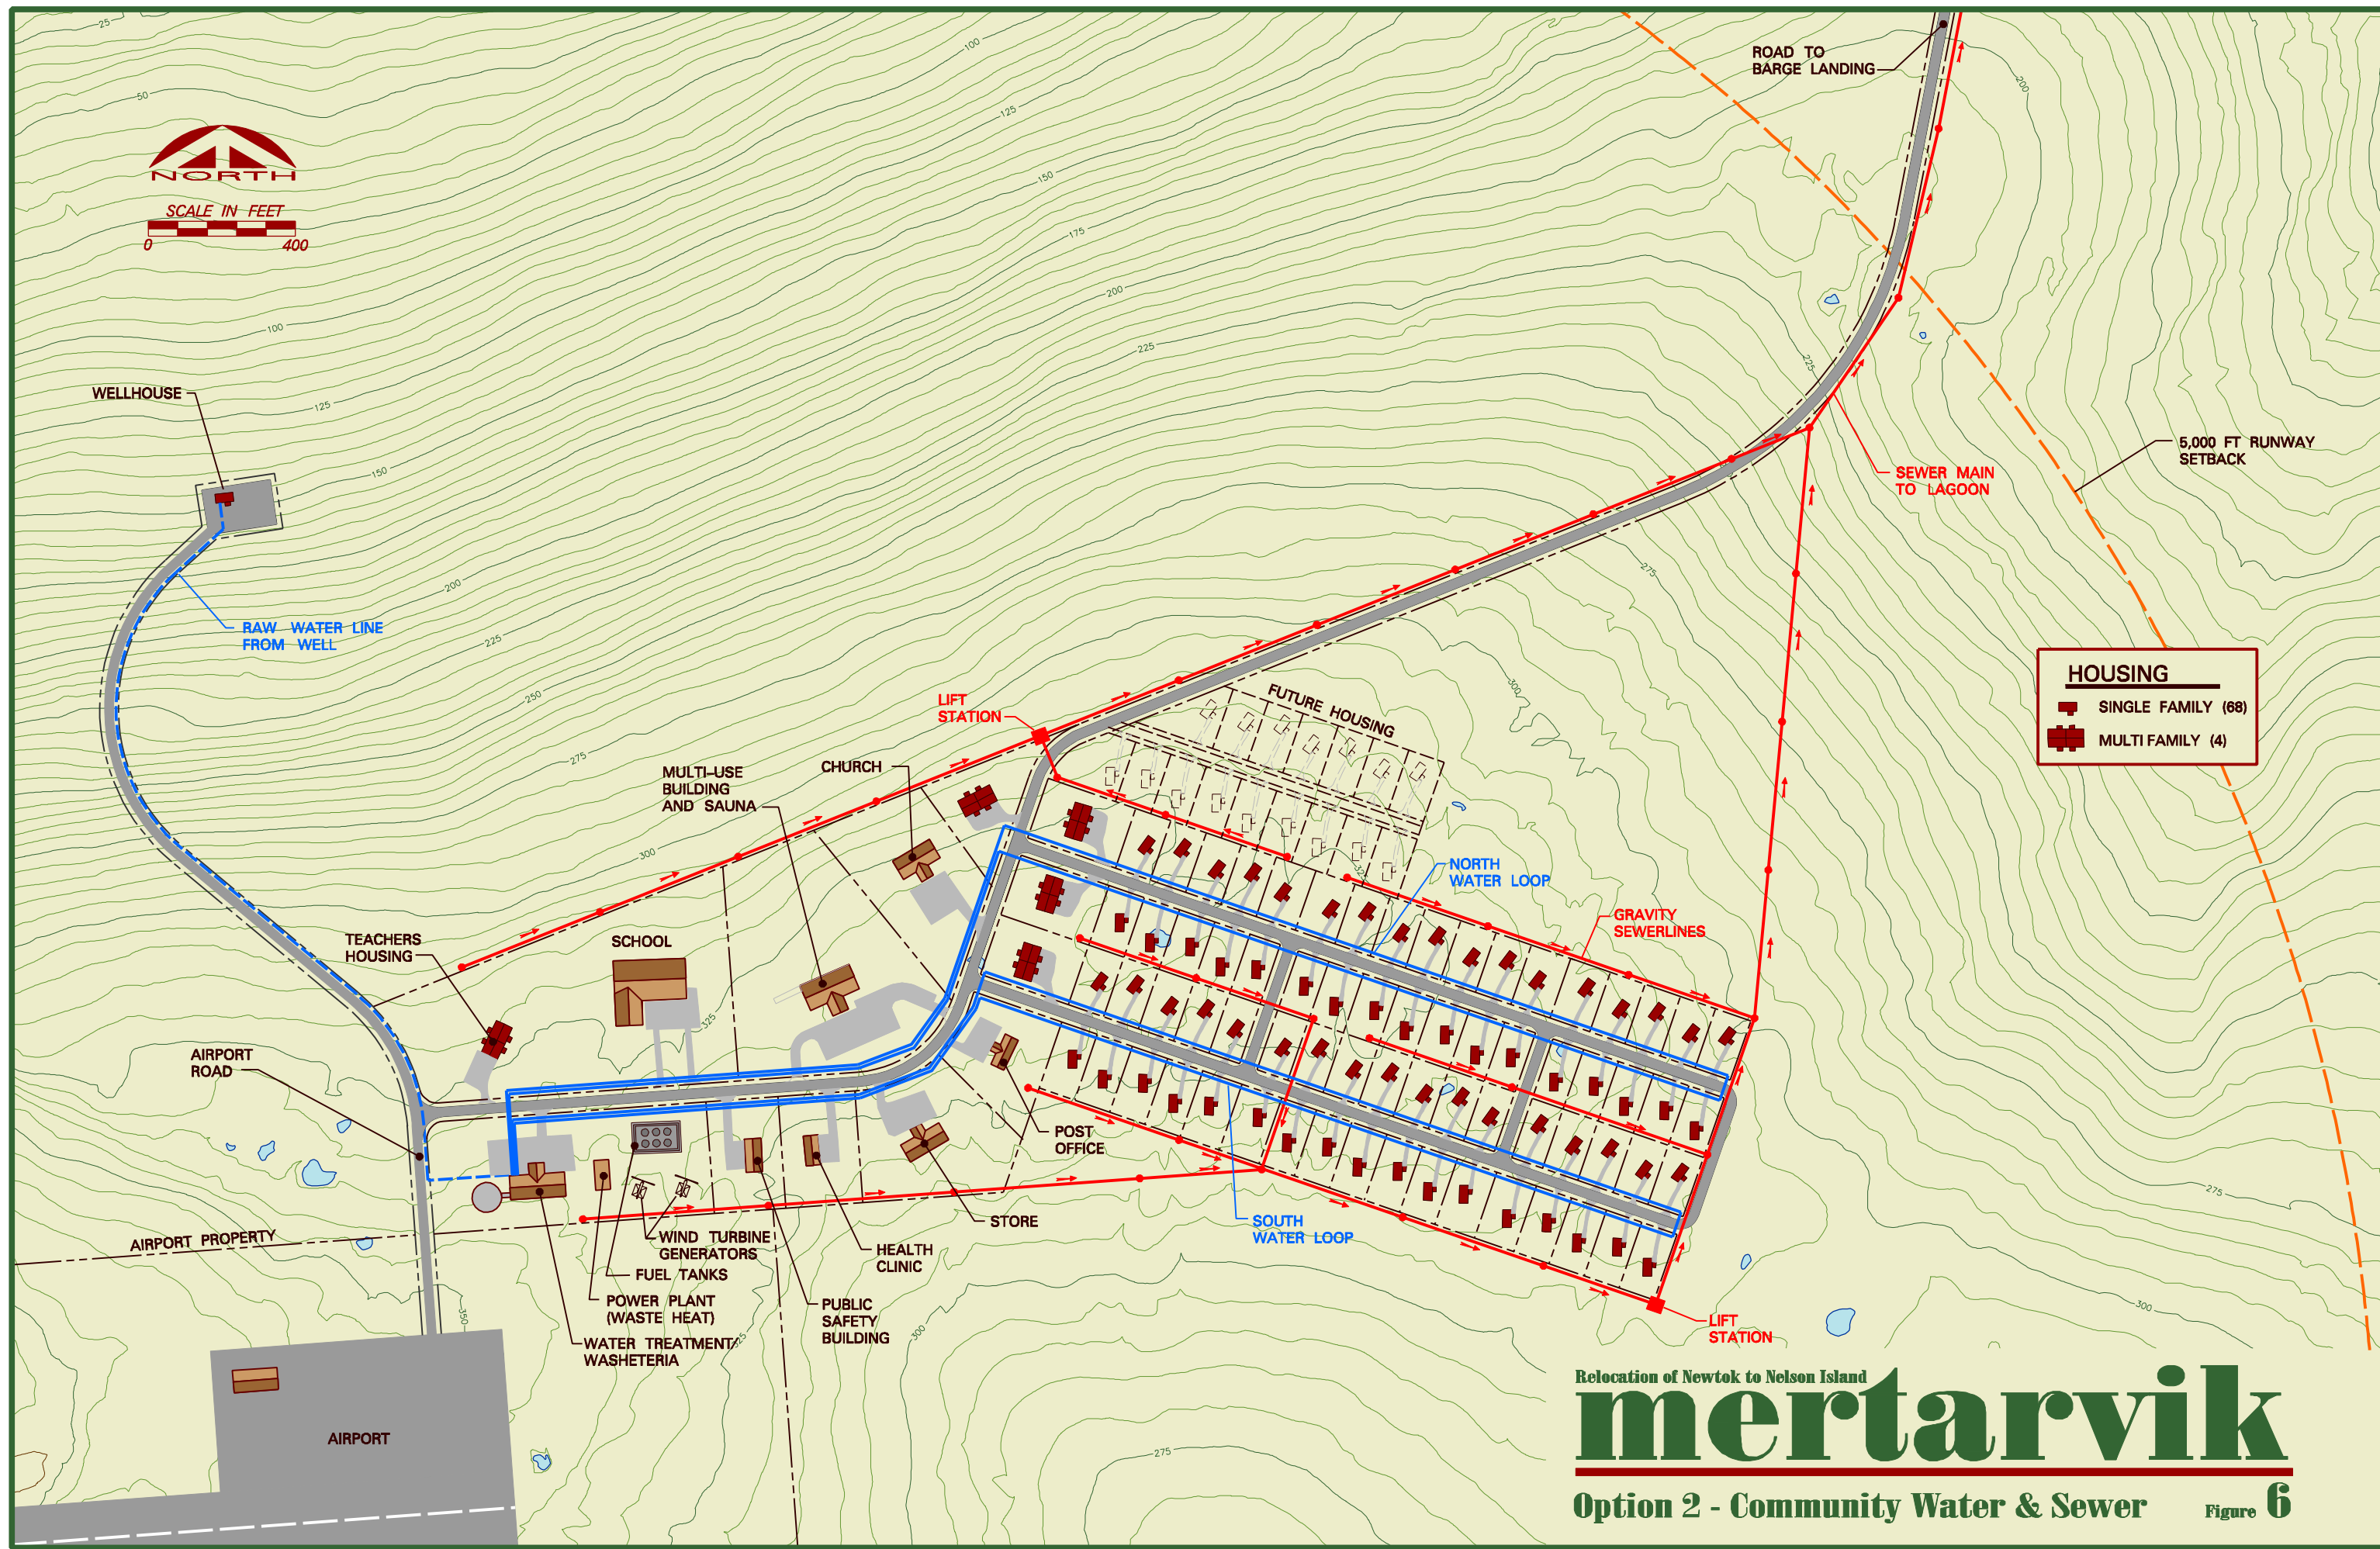

SCALE IN FEET  
0 400

**HOUSING**

- SINGLE FAMILY (68)
- MULTI FAMILY (4)

Relocation of Newtok to Nelson Island  
**mertarvik**

Option 2 - Community Water & Sewer **Figure 6**